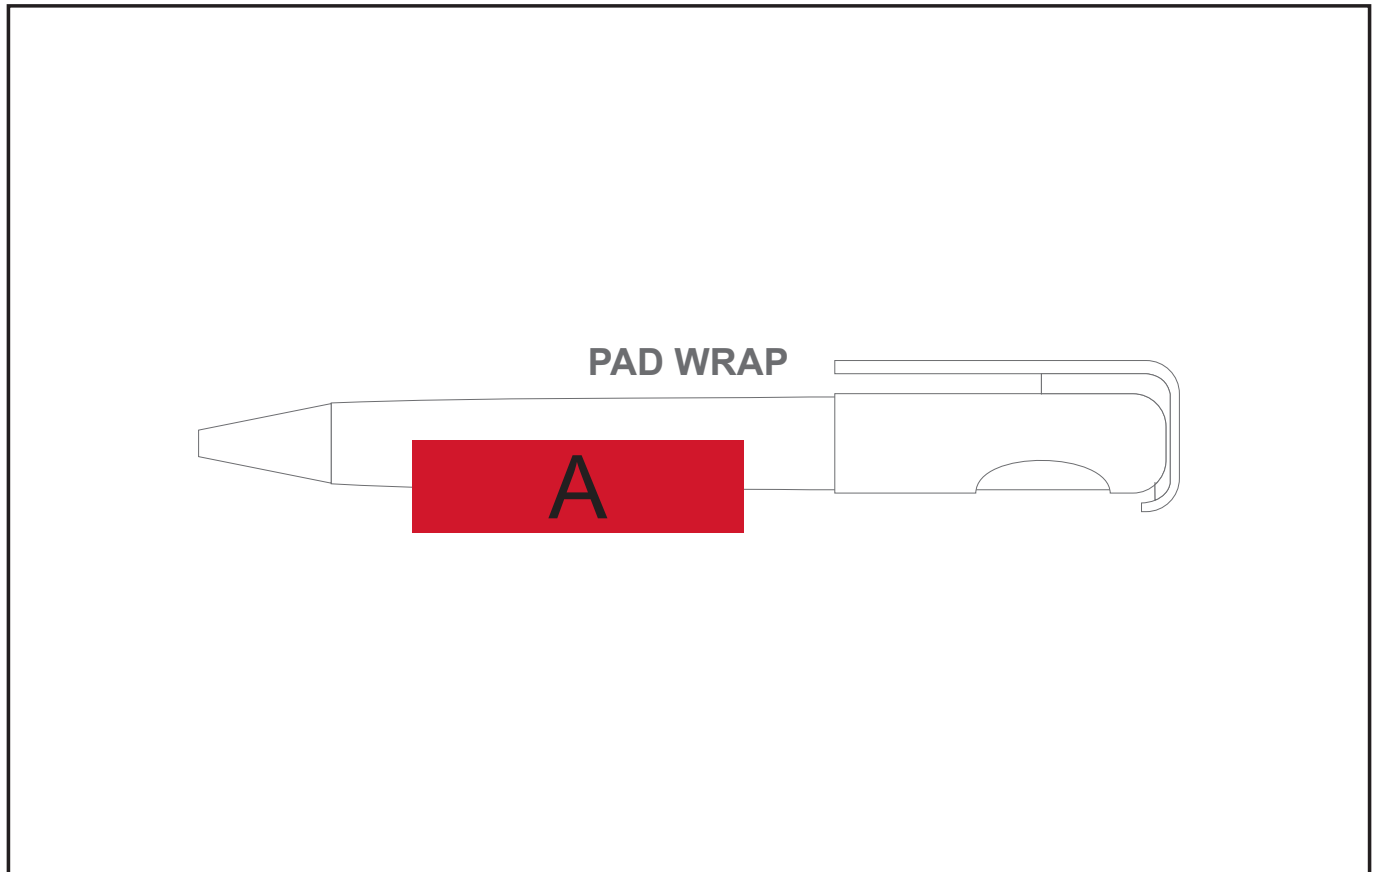

## Koko Smiley Ball Pen

#### **Position A**

1. Pad Wrap (PW) - 1 Colour  
Size: 50mm wide x 14mm high